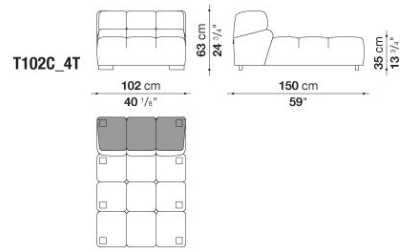

TUFTY-TIME '15

TECHNICAL DRAWINGS

T102C_3T

T102C_4T