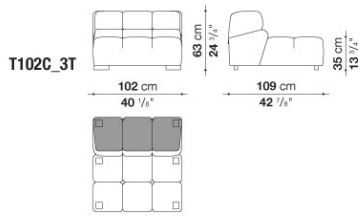

TUFTY-TIME '15

TECHNICAL DRAWINGS

T102C_3T

T102C_4T